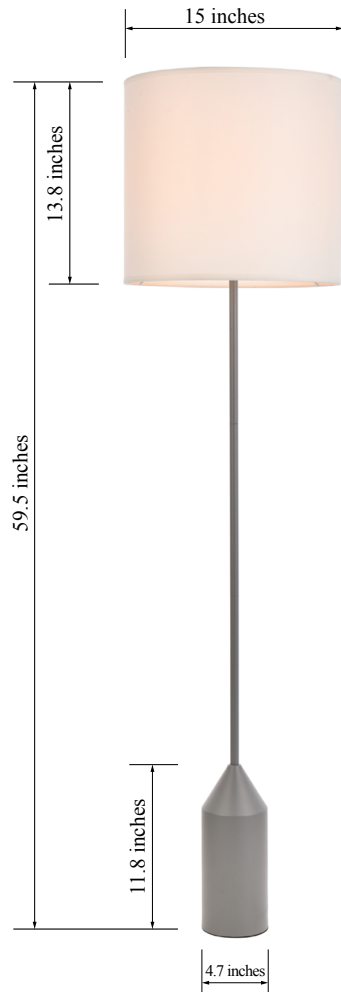

PRODUCT SPECIFICATION SHEET

INES COLLECTION

Ines 1-Light Floor Lamp Fabric Shade

Concrete Gray
Item No:LD2453FLCG

Black
Item No:LD2453FLBK

Brass
Item No:LD2453FLBR

Available Finishes

Dimensions

Base Size(in)	D4.7"H11.8"
Chain/Rod Length	N/A
Lenght	N/A
Width	15"
Height	59.5"
Maximum Height	N/A

Specifications

Finish	3 Finishes
Material	Iron / Fabric
Shade Color	White
Type	Floor Lamp
Hanging Device	N/A
Voltage	110-125V
Dimmable	Yes
Warranty	1 Year Limited
Shipment Type	Small Parcel

Bulb / Socket

Socket Type	E26
Number of Lights	1
Wattage/Bulb	40W
Included	No

Installation

Indoor/Outdoor	Indoor
Dry/Wet/Damp	Dry
Weight	18 LBS
Wire Length	120"
Safety Rating	ETL Listed